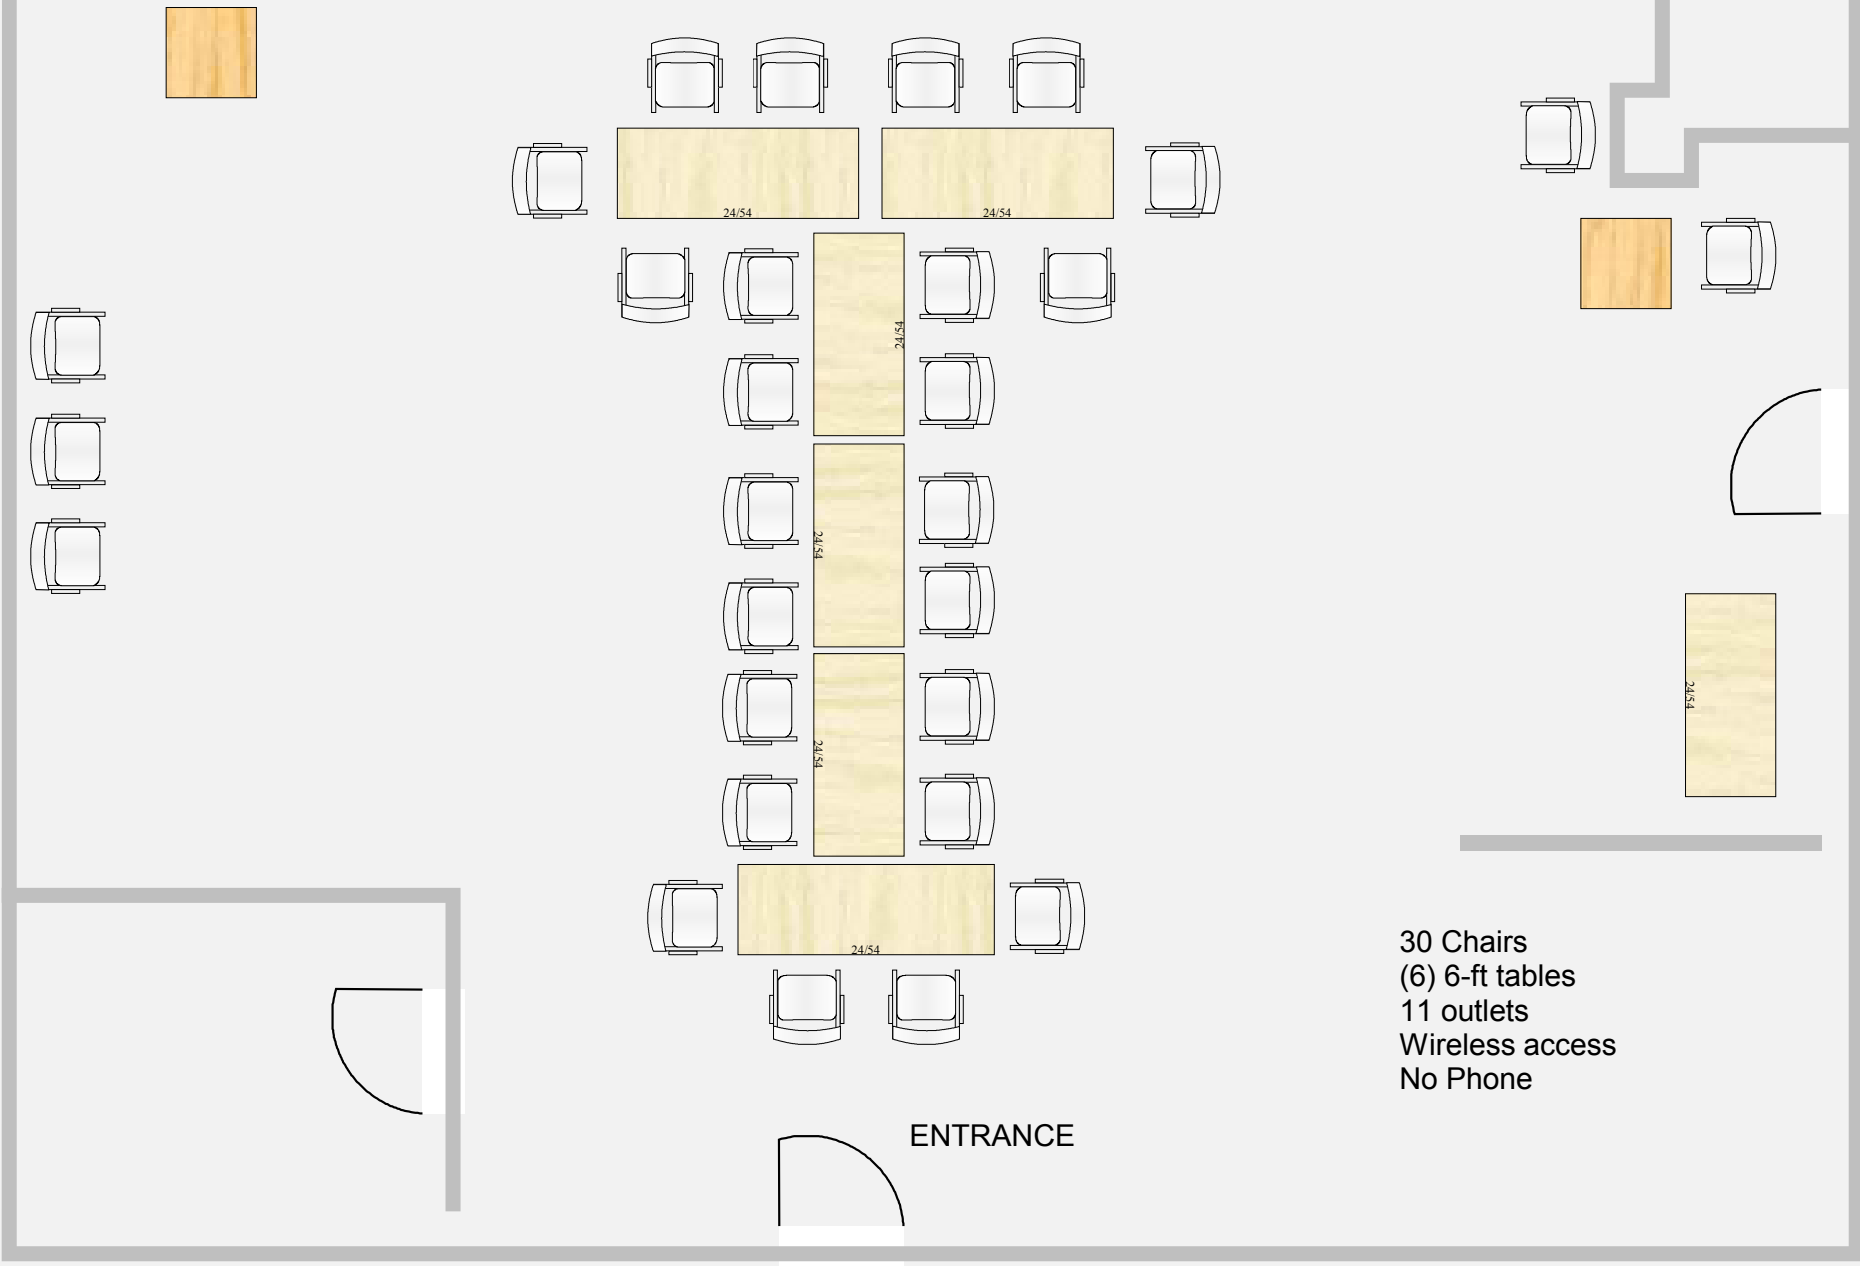

Lower Level Meeting Room

Scale: 1/4" = 1'-0"

- 30 Chairs
- (6) 6-ft tables
- 11 outlets
- Wireless access
- No Phone

ENTRANCE